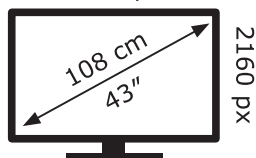

**ENERG** ⚡

**LG Electronics**

43UQ75003LF

**54** kWh/1000h

ABCDEF**G**

**80** kWh/1000h

3840 px

2019/2013